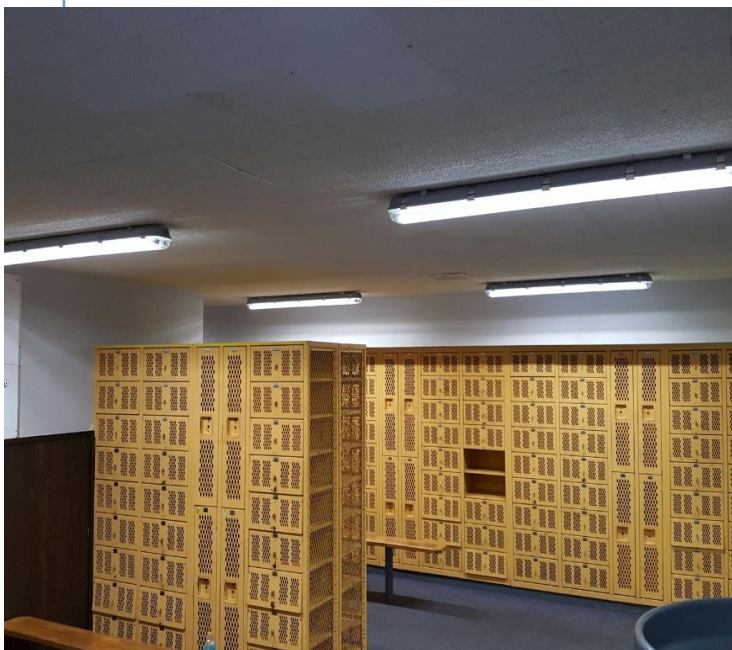

# LED Vapor Tight

This enclosed fixture is ideal for areas that are susceptible to chemical exposure, dirt, moisture, or low operating temperature. Provides nearly double the life of T8 fixtures at 1/2 the electric cost.

- 10 year warranty
- Rated for 50,000 hours
- Flush Surface Mount
- Fiberglass housing and high impact acrylic lens
- Compatible with occupancy sensor and battery backup
- Available in 4' and 8' sections